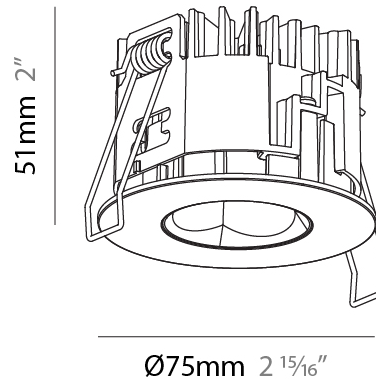

GENERAL

Series: Oiko Pro Round
Subseries: Oiko Pro Round Fixed
Brand: Prolicht
Division: Architectural
Mounting Type: Recessed
Mounting Location: Ceiling
Subcategory: Downlight

PHYSICAL

Shape: Round
Diameter (mm): 75
Diameter (in): 2 15/16
Height (mm): 51
Height (in): 2
Ceiling Thickness (mm): 1 - 25
Ceiling Thickness (in): 1/16 - 1 3/16
Min. Recessing Depth (mm): 55
Min. Recessing Depth (in): 2 3/16
Light Distribution: Direct
Diffuser: Lens Pack - Spread Lens / Linear Spread Lens / Honeycomb Louver
Fixture Finish: SSR / BKV / CWI / CRY / HAB / UFT / ITA / RUA / FTG / MYG / LOD / PUS / FRO / FUP / KIA / POP / BLS / SPG / MEY / GOH / GUM / CHC / COM / ABZ / JAG / OBR / MOS / ROR
Fixture Material: Aluminum Die Cast
Cut-out Measurements: 68mm / 2 11/16" Diameter

ELECTRICAL

Lamp Type: LED (Zhaga Standard)
Input Wattage (W): 14
Total Output Wattage (W): 12.7
Dimming: Dali Dimming
Driver Included: No
Driver Location: Recessed Housing
Driver Type: Constant Current - Universal (120Vac only for DALI driver)
Driver Class: Class 2
Input Voltage (V): 120 - 277
Constant Current (MA): 700

LED

Color Temperature (°K): 2700-6500 Tunable White
Max. Delivered Lumen (lm): 1240
Nominal Lumen (lm): 1460
CRI: >93 CRI
Lamp Life (hrs): 50000
Special LEDs offerings: Tunable White

OPTICAL

Reflector°: 52
Adjustability: Fixed

RATINGS AND CERTIFICATIONS

Certified By: Certified for North American Standards
IP rating: IP20