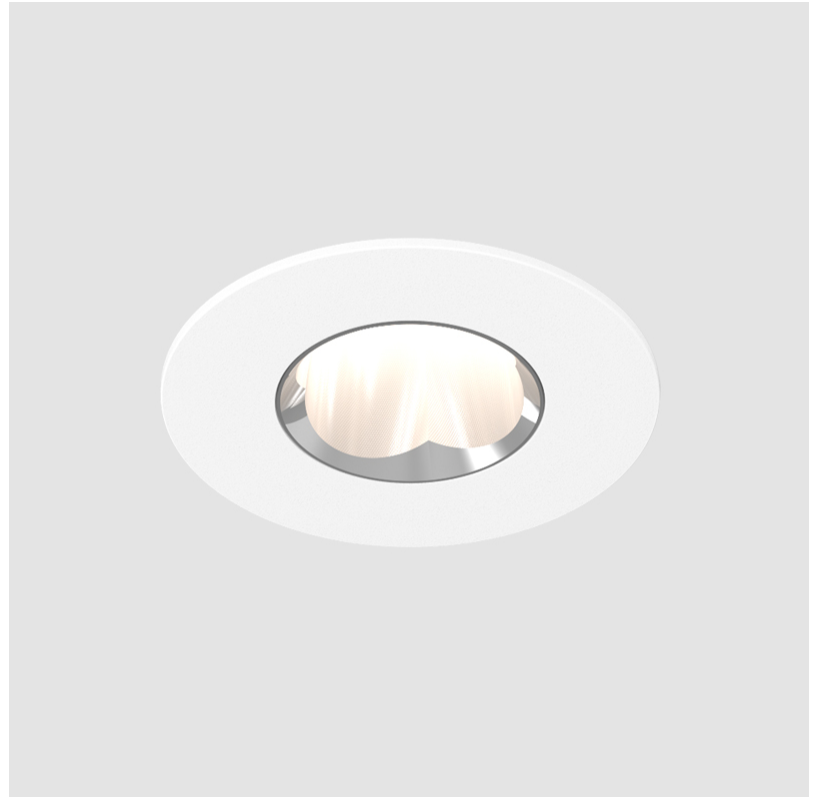

GENERAL

Series: Oiko Pro Round
Subseries: Oiko Pro Round Fixed
Brand: Prolicht
Division: Architectural
Mounting Type: Recessed
Mounting Location: Ceiling
Subcategory: Downlight

PHYSICAL

Shape: Round
Diameter (mm): 75
Diameter (in): 2 ¹⁵/₁₆
Height (mm): 65
Height (in): 2 ⁹/₁₆
Ceiling Thickness (mm): 1 - 25
Ceiling Thickness (in): 1/16 - 1 3/16
Min. Recessing Depth (mm): 70
Min. Recessing Depth (in): 2 ³/₄
Light Distribution: Direct
Diffuser: Lens Pack - Spread Lens / Linear Spread Lens / Honeycomb Louver
Fixture Finish: SSR / BKV / CWI / CRY / HAB / UFT / ITA / RUA / FTG / MYG / LOD / PUS / FRO / FUP / KIA / POP / BLS / SPG / MEY / GOH / GUM / CHC / COM / ABZ / JAG / OBR / MOS / ROR
Fixture Material: Aluminum Die Cast
Cut-out Measurements: 68mm / 2 11/16" Diameter

ELECTRICAL

Lamp Type: LED (Zhaga Standard)
Input Wattage (W): 14
Total Output Wattage (W): 12.7
Dimming: Dali Dimming
Driver Included: No
Driver Location: Recessed Housing
Driver Type: Constant Current - Universal (120Vac only for DALI driver)
Driver Class: Class 2
Input Voltage (V): 120 - 277
Constant Current (MA): 700

LED

Color Temperature (°K): 2700-6500 Tunable White
Max. Delivered Lumen (lm): 1129
Nominal Lumen (lm): 1460
CRI: >93 CRI
Lamp Life (hrs): 50000
Special LEDs offerings: Tunable White

OPTICAL

Reflector°: 36
Adjustability: Fixed

RATINGS AND CERTIFICATIONS

Certified By: Certified for North American Standards
IP rating: IP20