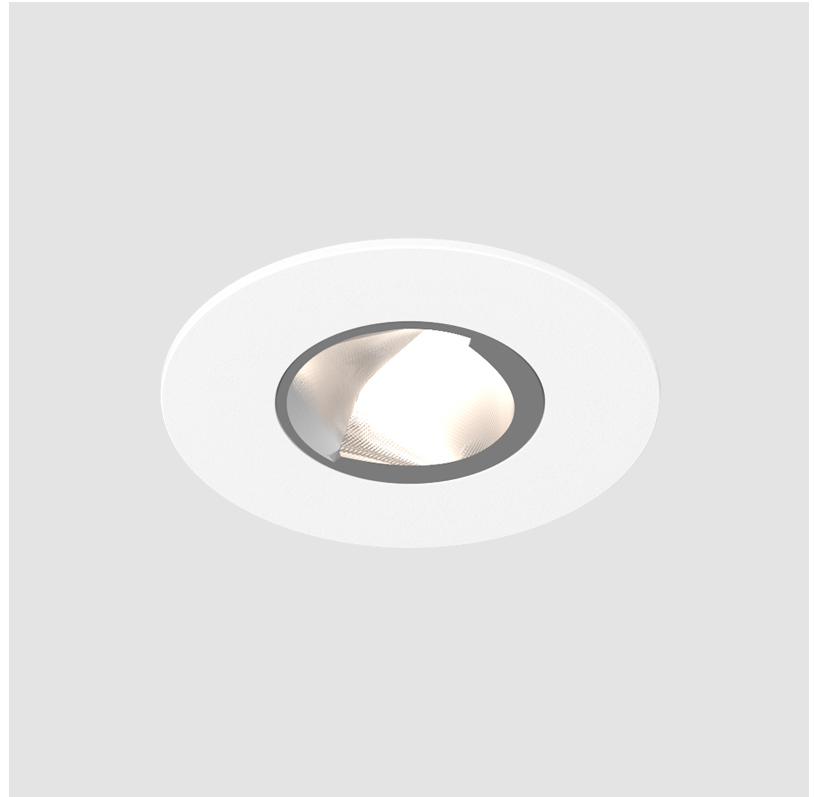

GENERAL

Series: Oiko Pro Round
Subseries: Oiko Pro Wallwash
Brand: Prolicht
Division: Architectural
Mounting Type: Recessed
Mounting Location: Ceiling
Subcategory: Downlight

PHYSICAL

Shape: Round
Diameter (mm): 75
Diameter (in): 2 15/16
Height (mm): 51
Height (in): 2
Ceiling Thickness (mm): 1 - 25
Ceiling Thickness (in): 1/16 - 1 3/16
Min. Recessing Depth (mm): 55
Min. Recessing Depth (in): 2 3/16
Light Distribution: Downlight
Diffuser: Lens Pack - Spread Lens / Linear Spread Lens / Honeycomb Louver
Fixture Finish: SSR / BKV / CWI / CRY / HAB / UFT / ITA / RUA / FTG / MYG / LOD / PUS / FRO / FUP / KIA / POP / BLS / SPG / MEY / GOH / GUM / CHC / COM / ABZ / JAG / OBR / MOS / ROR
Fixture Material: Aluminum Die Cast
Cut-out Measurements: 68mm / 2 11/16" Diameter

ELECTRICAL

Lamp Type: LED (Zhaga Standard)
Input Wattage (W): 14
Total Output Wattage (W): 12.7
Dimming: Dali Dimming
Driver Included: No
Driver Location: Recessed Housing
Driver Type: Constant Current - Universal (120Vac only for DALI driver)
Driver Class: Class 2
Input Voltage (V): 120 - 277
Constant Current (MA): 700

LED

Color Temperature (°K): 2700-6500 Tunable White
Max. Delivered Lumen (lm): 1216
Nominal Lumen (lm): 1460
CRI: >90 CRI
Lamp Life (hrs): 50000
Special LEDs offerings: Tunable White

OPTICAL

Adjustability: Fixed

RATINGS AND CERTIFICATIONS

Certified By: Certified for North American Standards
IP rating: IP20