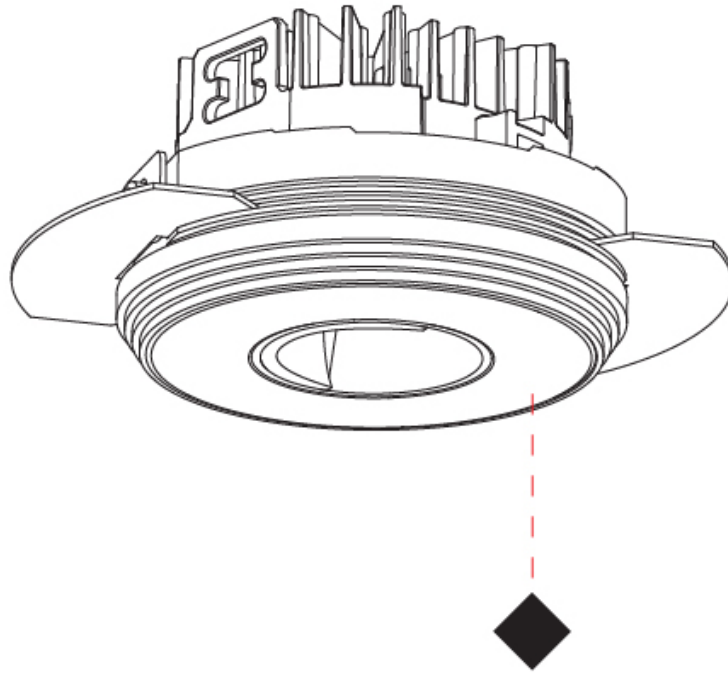

OIKO PRO ROUND WALLWASH TRIMLESS

A35876-

PROJECT	_____
TYPE	_____
SPECIFIER	_____
QUANTITY	_____
DATE	_____