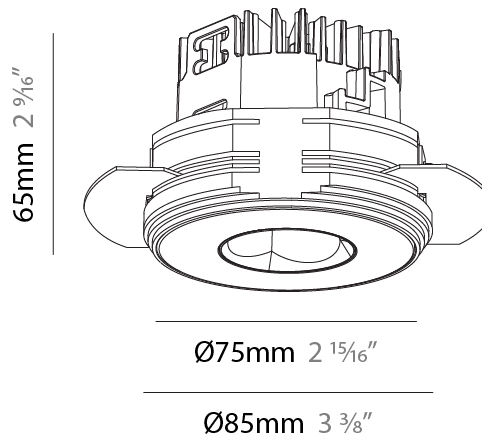

GENERAL

Series: Oiko Pro Round
Subseries: Oiko Pro Round Fixed
Brand: Prolicht
Division: Architectural
Mounting Type: Trimless
Mounting Location: Ceiling
Subcategory: Downlight

PHYSICAL

Shape: Round
Diameter (mm): 75
Diameter (in): 2 15/16
Height (mm): 65
Height (in): 2 9/16
Ceiling Thickness (mm): 10 / 12.5 / 15 / 25
Ceiling Thickness (in): 3/8 or 1/2 or 9/16 or 1
Min. Recessing Depth (mm): 70
Min. Recessing Depth (in): 2 3/4
Light Distribution: Direct
Diffuser: Lens Pack - Spread Lens / Linear Spread Lens / Honeycomb Louver
Fixture Finish: SSR / BKV / CWI / CRY / HAB / UFT / ITA / RUA / FTG / MYG / LOD / PUS / FRO / FUP / KIA / POP / BLS / SPG / MEY / GOH / GUM / CHC / COM / ABZ / JAG / OBR / MOS / ROR
Fixture Material: Aluminum Die Cast
Cut-out Measurements: 86mm / 2 11/16" Diameter

ELECTRICAL

Lamp Type: LED (Zhaga Standard)
Input Wattage (W): 14
Total Output Wattage (W): 12.7
Dimming: Dali Dimming
Driver Included: No
Driver Location: Recessed Housing
Driver Type: Constant Current - Universal (120Vac only for DALI driver)
Driver Class: Class 2
Input Voltage (V): 120 - 277
Constant Current (MA): 700

LED

Color Temperature (°K): 2700-6500 Tunable White
Max. Delivered Lumen (lm): 1129
Nominal Lumen (lm): 1460
CRI: >90 CRI
Lamp Life (hrs): 50000
Special LEDs offerings: Tunable White

OPTICAL

Reflector°: 36
Adjustability: Fixed

RATINGS AND CERTIFICATIONS

Certified By: Certified for North American Standards
IP rating: IP20