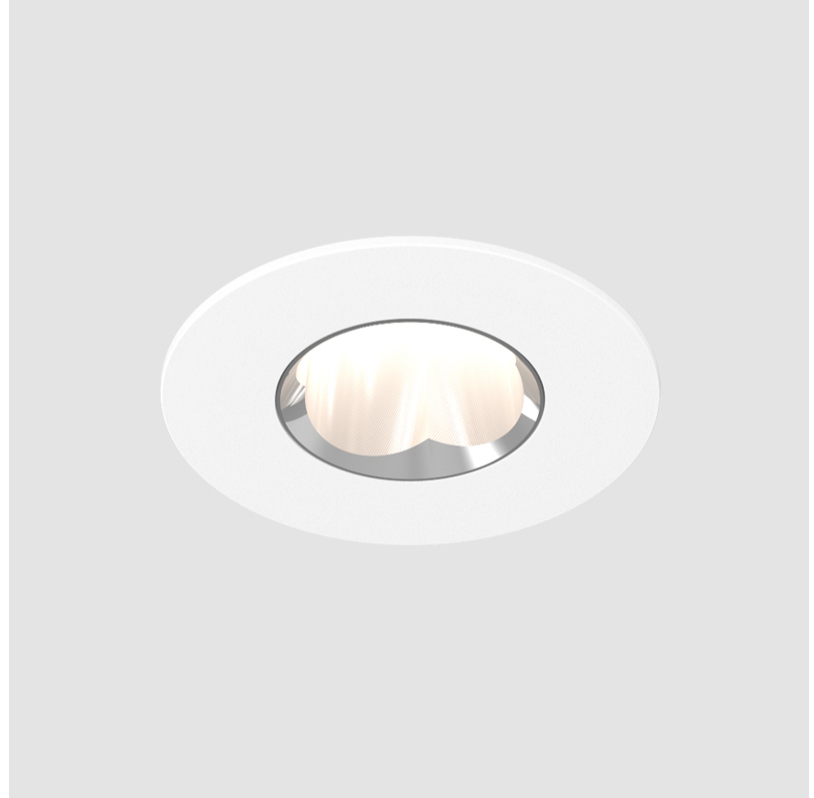

GENERAL

Series: Oiko Pro Round
Subseries: Oiko Pro Round
Brand: Prolicht
Division: Architectural
Mounting Type: Recessed
Mounting Location: Ceiling
Subcategory: Downlight

PHYSICAL

Shape: Round
Diameter (mm): 75
Diameter (in): 2 ¹⁵/₁₆
Height (mm): 43
Height (in): 1 ¹¹/₁₆
Ceiling Thickness (mm): 1 - 25
Ceiling Thickness (in): 1/16 - 1 3/16
Min. Recessing Depth (mm): 50
Min. Recessing Depth (in): 1 ¹⁵/₁₆
Light Distribution: Direct
Diffuser: Lens Pack - Spread Lens / Linear Spread Lens / Honeycomb Louver
Fixture Finish: SSR / BKV / CWI / CRY / HAB / UFT / ITA / RUA / FTG / MYG / LOD / PUS / FRO / FUP / KIA / POP / BLS / SPG / MEY / GOH / GUM / CHC / COM / ABZ / JAG / OBR / MOS / ROR
Fixture Material: Aluminum Die Cast
Cut-out Measurements: 68mm / 2 11/16" Diameter

ELECTRICAL

Lamp Type: LED (Zhaga Standard)
Input Wattage (W): 14
Total Output Wattage (W): 12.7
Dimming: Dali Dimming
Driver Included: No
Driver Location: Recessed Housing
Driver Type: Constant Current - Universal (120Vac only for DALI driver)
Driver Class: Class 2
Input Voltage (V): 120 - 277
Constant Current (MA): 700

LED

Color Temperature (°K): 2700-6500 Tunable White
Max. Delivered Lumen (lm): 1381
Nominal Lumen (lm): 1460
CRI: >93 CRI
Lamp Life (hrs): 50000
Special LEDs offerings: Tunable White

OPTICAL

Reflector°: 62
Adjustability: Fixed

RATINGS AND CERTIFICATIONS

Certified By: Certified for North American Standards
IP rating: IP20