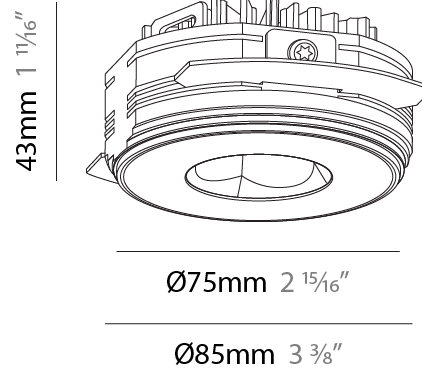

GENERAL

Series: Oiko Pro Round
Subseries: Oiko Pro Round Fixed
Brand: Prolicht
Division: Architectural
Mounting Type: Trimless
Mounting Location: Ceiling
Subcategory: Downlight

PHYSICAL

Shape: Round
Diameter (mm): 75
Diameter (in): 2 ¹⁵/₁₆
Height (mm): 43
Height (in): 1 ¹¹/₁₆
Ceiling Thickness (mm): 10 / 12.5 / 15 / 25
Ceiling Thickness (in): 3/8 or 1/2 or 9/16 or 1
Min. Recessing Depth (mm): 50
Min. Recessing Depth (in): 1 ¹⁵/₁₆
Light Distribution: Direct
Diffuser: Lens Pack - Spread Lens / Linear Spread Lens / Honeycomb Louver
Fixture Finish: SSR / BKV / CWI / CRY / HAB / UFT / ITA / RUA / FTG / MYG / LOD / PUS / FRO / FUP / KIA / POP / BLS / SPG / MEY / GOH / GUM / CHC / COM / ABZ / JAG / OBR / MOS / ROR
Fixture Material: Aluminum Die Cast
Cut-out Measurements: 86mm / 2 11/16" Diameter

ELECTRICAL

Lamp Type: LED (Zhaga Standard)
Input Wattage (W): 14
Total Output Wattage (W): 12.7
Dimming: Dali Dimming
Driver Included: No
Driver Location: Recessed Housing
Driver Type: Constant Current - Universal (120Vac only for DALI driver)
Driver Class: Class 2
Input Voltage (V): 120 - 277
Constant Current (MA): 700

LED

Color Temperature (°K): 2700-6500 Tunable White
Max. Delivered Lumen (lm): 1381
Nominal Lumen (lm): 1460
CRI: >90 CRI
Lamp Life (hrs): 50000
Special LEDs offerings: Tunable White

OPTICAL

Reflector°: 62
Adjustability: Fixed

RATINGS AND CERTIFICATIONS

Certified By: Certified for North American Standards
IP rating: IP20