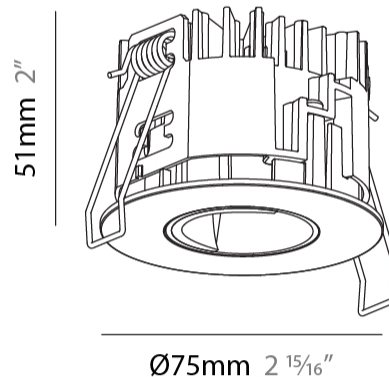

GENERAL

Series: Oiko Pro Round
Subseries: Oiko Pro Wallwash
Brand: Prolicht
Division: Architectural
Mounting Type: Recessed
Mounting Location: Ceiling
Subcategory: Downlight

PHYSICAL

Shape: Round
Diameter (mm): 75
Diameter (in): 2 15/16
Height (mm): 51
Height (in): 2
Ceiling Thickness (mm): 1 - 25
Ceiling Thickness (in): 1/16 - 1 3/16
Min. Recessing Depth (mm): 55
Min. Recessing Depth (in): 2 3/16
Light Distribution: Downlight
Diffuser: Lens Pack - Spread Lens / Linear Spread Lens / Honeycomb Louver
Fixture Finish: SSR / BKV / CWI / CRY / HAB / UFT / ITA / RUA / FTG / MYG / LOD / PUS / FRO / FUP / KIA / POP / BLS / SPG / MEY / GOH / GUM / CHC / COM / ABZ / JAG / OBR / MOS / ROR
Fixture Material: Aluminum Die Cast
Cut-out Measurements: 68mm / 2 11/16" Diameter

ELECTRICAL

Lamp Type: LED (Zhaga Standard)
Input Wattage (W): 14
Total Output Wattage (W): 12.7
Dimming: Dali Dimming
Driver Included: No
Driver Location: Recessed Housing
Driver Type: Constant Current - Universal (120Vac only for DALI driver)
Driver Class: Class 2
Input Voltage (V): 120 - 277
Constant Current (MA): 700

LED

Color Temperature (°K): 2700-6500 Tunable White
Max. Delivered Lumen (lm): 1216
Nominal Lumen (lm): 1460
CRI: >90 CRI
Lamp Life (hrs): 50000
Special LEDs offerings: Tunable White

OPTICAL

Adjustability: Fixed

RATINGS AND CERTIFICATIONS

Certified By: Certified for North American Standards
IP rating: IP20