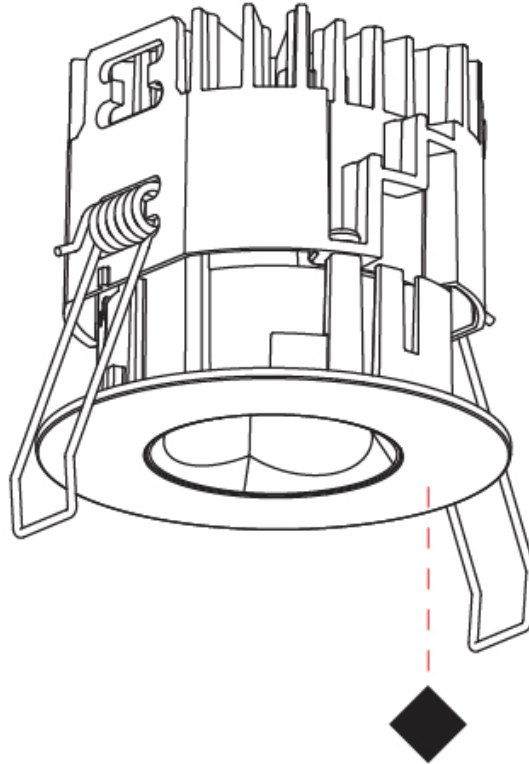

OIKO PRO ROUND FIXED RECESSED

A35871-

PROJECT

TYPE

SPECIFIER

QUANTITY

DATE

A