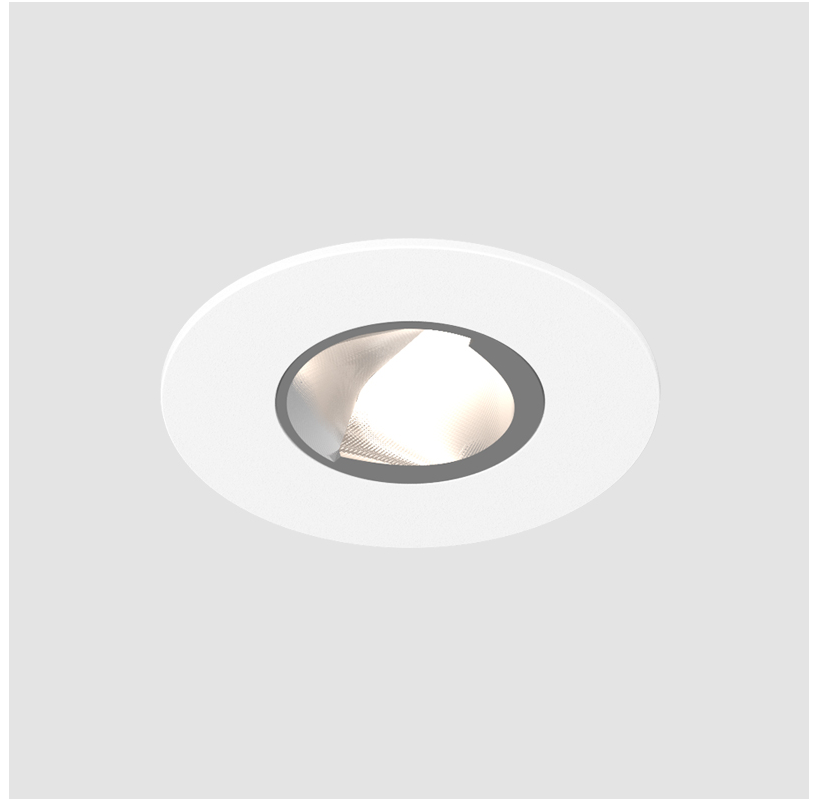

GENERAL

Series: Oiko Pro Round
Subseries: Oiko Pro Wallwash
Brand: Prolicht
Division: Architectural
Mounting Type: Recessed
Mounting Location: Ceiling
Subcategory: Downlight

PHYSICAL

Shape: Round
Diameter (mm): 75
Diameter (in): 2 ¹⁵/₁₆
Height (mm): 54
Height (in): 2 ¹/₈
Ceiling Thickness (mm): 1 - 25
Ceiling Thickness (in): 1/16 - 1 3/16
Min. Recessing Depth (mm): 60
Min. Recessing Depth (in): 2 ³/₈
Light Distribution: Downlight
Fixture Finish: SSR / BKV / CWI / CRY / HAB / UFT / ITA / RUA / FTG / MYG / LOD / PUS / FRO / FUP / KIA / POP / BLS / SPG / MEY / GOH / GUM / CHC / COM / ABZ / JAG / OBR / MOS / ROR
Fixture Material: Aluminum Die Cast
Cut-out Measurements: 68mm / 2 11/16" Diameter

ELECTRICAL

Lamp Type: LED (Zhaga Standard)
Input Wattage (W): 14
Total Output Wattage (W): 12.7
Dimming: Dali Dimming
Driver Included: No
Driver Location: Recessed Housing
Driver Type: Constant Current - Universal (120Vac only for DALI driver)
Driver Class: Class 2
Input Voltage (V): 120 - 277
Constant Current (MA): 700

LED

Color Temperature (°K): 2700-6500 Tunable White
Max. Delivered Lumen (lm): 1159
Nominal Lumen (lm): 1460
CRI: >90 CRI
Lamp Life (hrs): 50000
Special LEDs offerings: Tunable White

OPTICAL

Adjustability: Fixed

RATINGS AND CERTIFICATIONS

Certified By: Certified for North American Standards
IP rating: IP54