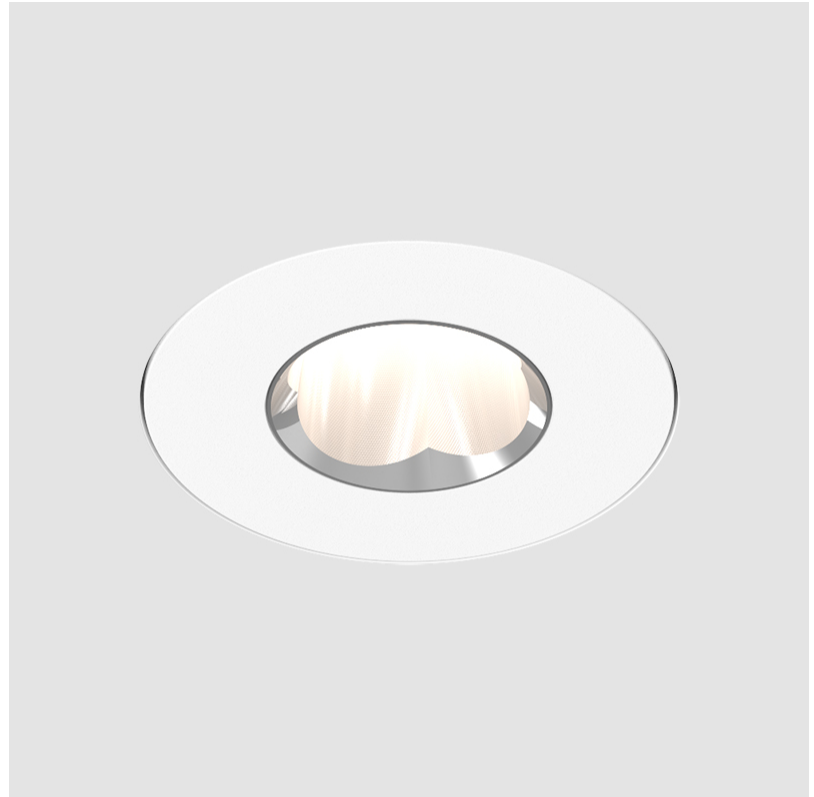

GENERAL

Series: Oiko Pro Round
Subseries: Oiko Pro Round Fixed
Brand: Prolicht
Division: Architectural
Mounting Type: Trimless
Mounting Location: Ceiling
Subcategory: Downlight

PHYSICAL

Shape: Round
Diameter (mm): 75
Diameter (in): 2 ¹⁵/₁₆
Height (mm): 43
Height (in): 1 ¹¹/₁₆
Ceiling Thickness (mm): 10 / 12.5 / 15 / 25
Ceiling Thickness (in): 3/8 or 1/2 or 9/16 or 1
Min. Recessing Depth (mm): 50
Min. Recessing Depth (in): 1 ¹⁵/₁₆
Light Distribution: Direct
Diffuser: Lens Pack - Spread Lens / Linear Spread Lens / Honeycomb Louver
Fixture Finish: SSR / BKV / CWI / CRY / HAB / UFT / ITA / RUA / FTG / MYG / LOD / PUS / FRO / FUP / KIA / POP / BLS / SPG / MEY / GOH / GUM / CHC / COM / ABZ / JAG / OBR / MOS / ROR
Fixture Material: Aluminum Die Cast
Cut-out Measurements: 86mm / 2 11/16" Diameter

ELECTRICAL

Lamp Type: LED (Zhaga Standard)
Input Wattage (W): 14
Total Output Wattage (W): 12.7
Dimming: Dali Dimming
Driver Included: No
Driver Location: Recessed Housing
Driver Type: Constant Current - Universal (120Vac only for DALI driver)
Driver Class: Class 2
Input Voltage (V): 120 - 277
Constant Current (MA): 700

LED

Color Temperature (°K): 2700-6500 Tunable White
Max. Delivered Lumen (lm): 1381
Nominal Lumen (lm): 1460
CRI: >90 CRI
Lamp Life (hrs): 50000
Special LEDs offerings: Tunable White

OPTICAL

Reflector°: 62
Adjustability: Fixed

RATINGS AND CERTIFICATIONS

Certified By: Certified for North American Standards
IP rating: IP20