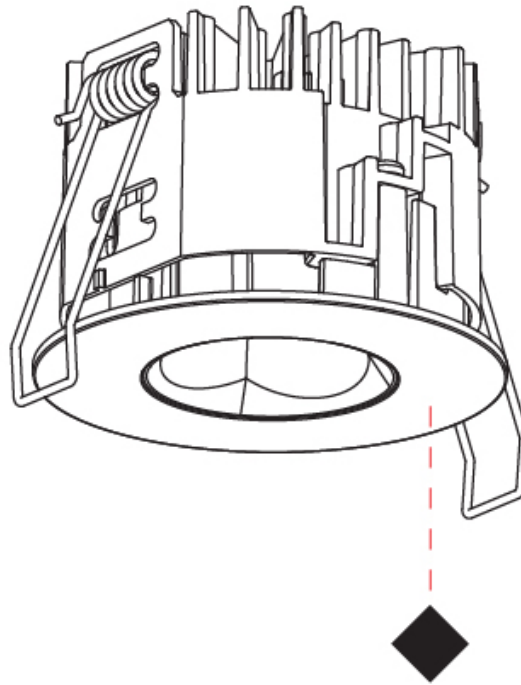

OIKO PRO ROUND FIXED RECESSED

A35872-

PROJECT

TYPE

SPECIFIER

QUANTITY

DATE