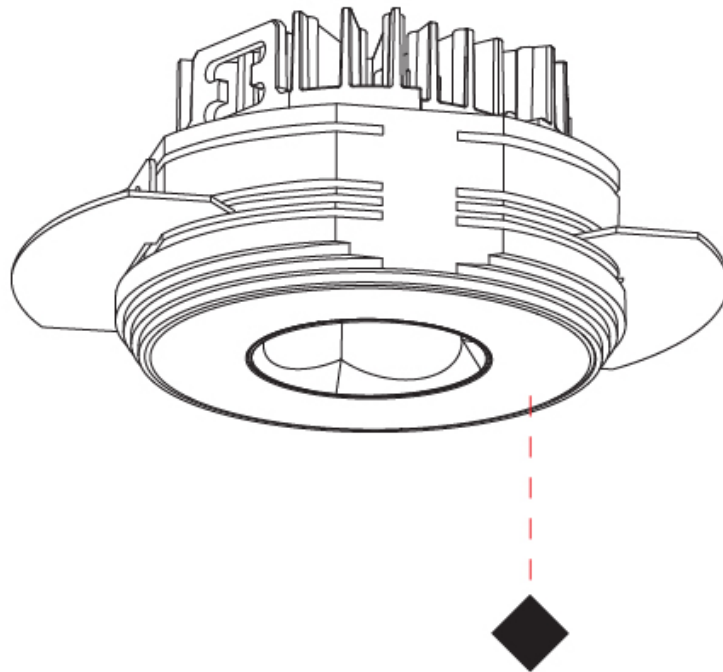

OIKO PRO ROUND FIXED TRIMLESS

A35882-

PROJECT	_____
TYPE	_____
SPECIFIER	_____
QUANTITY	_____
DATE	_____