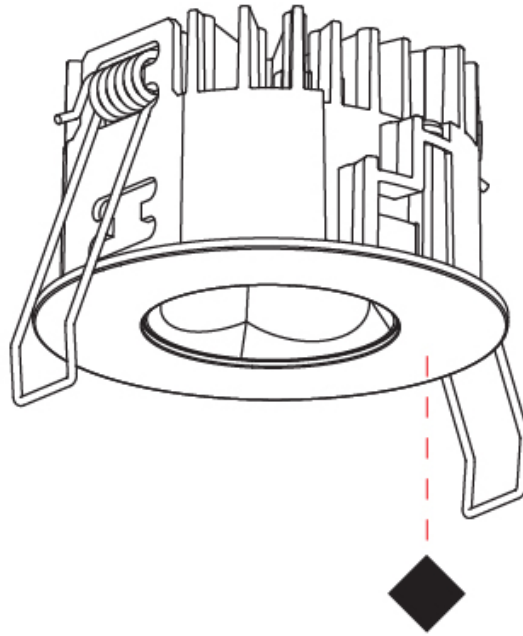

OIKO PRO ROUND RECESSED

A35873-

PROJECT

TYPE

SPECIFIER

QUANTITY

DATE

A