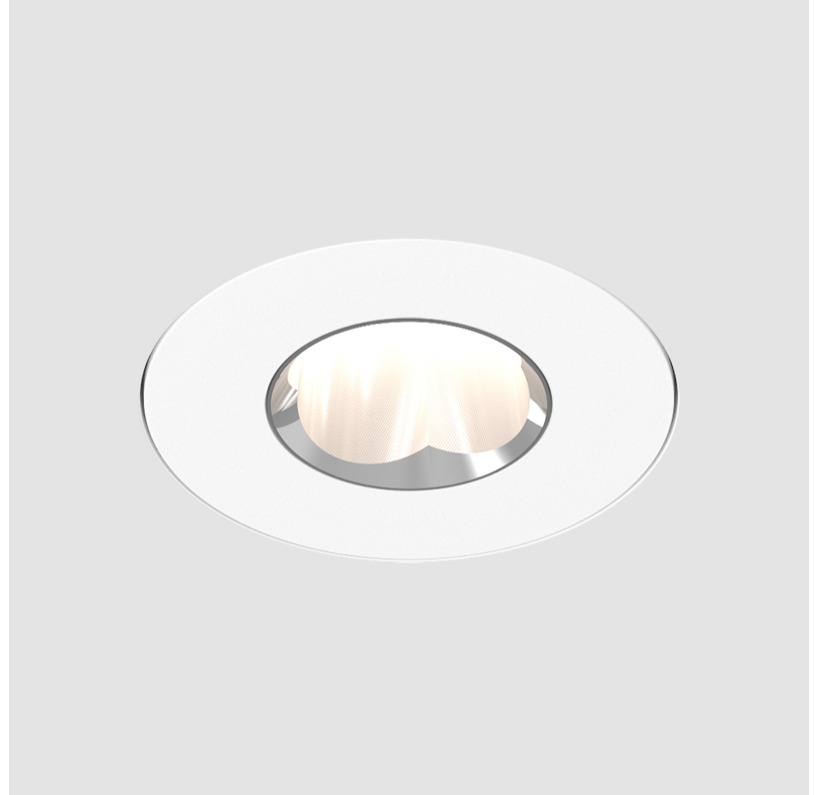

GENERAL

Series: Oiko Pro Round
Subseries: Oiko Pro Round Fixed
Brand: Prolicht
Division: Architectural
Mounting Type: Trimless
Mounting Location: Ceiling
Subcategory: Downlight

PHYSICAL

Shape: Round
Diameter (mm): 75
Diameter (in): 2 15/16
Height (mm): 51
Height (in): 2
Ceiling Thickness (mm): 10 / 12.5 / 15 / 25
Ceiling Thickness (in): 3/8 or 1/2 or 9/16 or 1
Min. Recessing Depth (mm): 55
Min. Recessing Depth (in): 2 3/16
Light Distribution: Direct
Diffuser: Lens Pack - Spread Lens / Linear Spread Lens / Honeycomb Louver
Fixture Finish: SSR / BKV / CWI / CRY / HAB / UFT / ITA / RUA / FTG / MYG / LOD / PUS / FRO / FUP / KIA / POP / BLS / SPG / MEY / GOH / GUM / CHC / COM / ABZ / JAG / OBR / MOS / ROR
Fixture Material: Aluminum Die Cast
Cut-out Measurements: 86mm / 2 11/16" Diameter

ELECTRICAL

Lamp Type: LED (Zhaga Standard)
Input Wattage (W): 14
Total Output Wattage (W): 12.7
Dimming: Dali Dimming
Driver Included: No
Driver Location: Recessed Housing
Driver Type: Constant Current - Universal (120Vac only for DALI driver)
Driver Class: Class 2
Input Voltage (V): 120 - 277
Constant Current (MA): 700

LED

Color Temperature (°K): 2700-6500 Tunable White
Max. Delivered Lumen (lm): 1240
Nominal Lumen (lm): 1460
CRI: >90 CRI
Lamp Life (hrs): 50000
Special LEDs offerings: Tunable White

OPTICAL

Reflector°: 52
Adjustability: Fixed

RATINGS AND CERTIFICATIONS

Certified By: Certified for North American Standards
IP rating: IP20